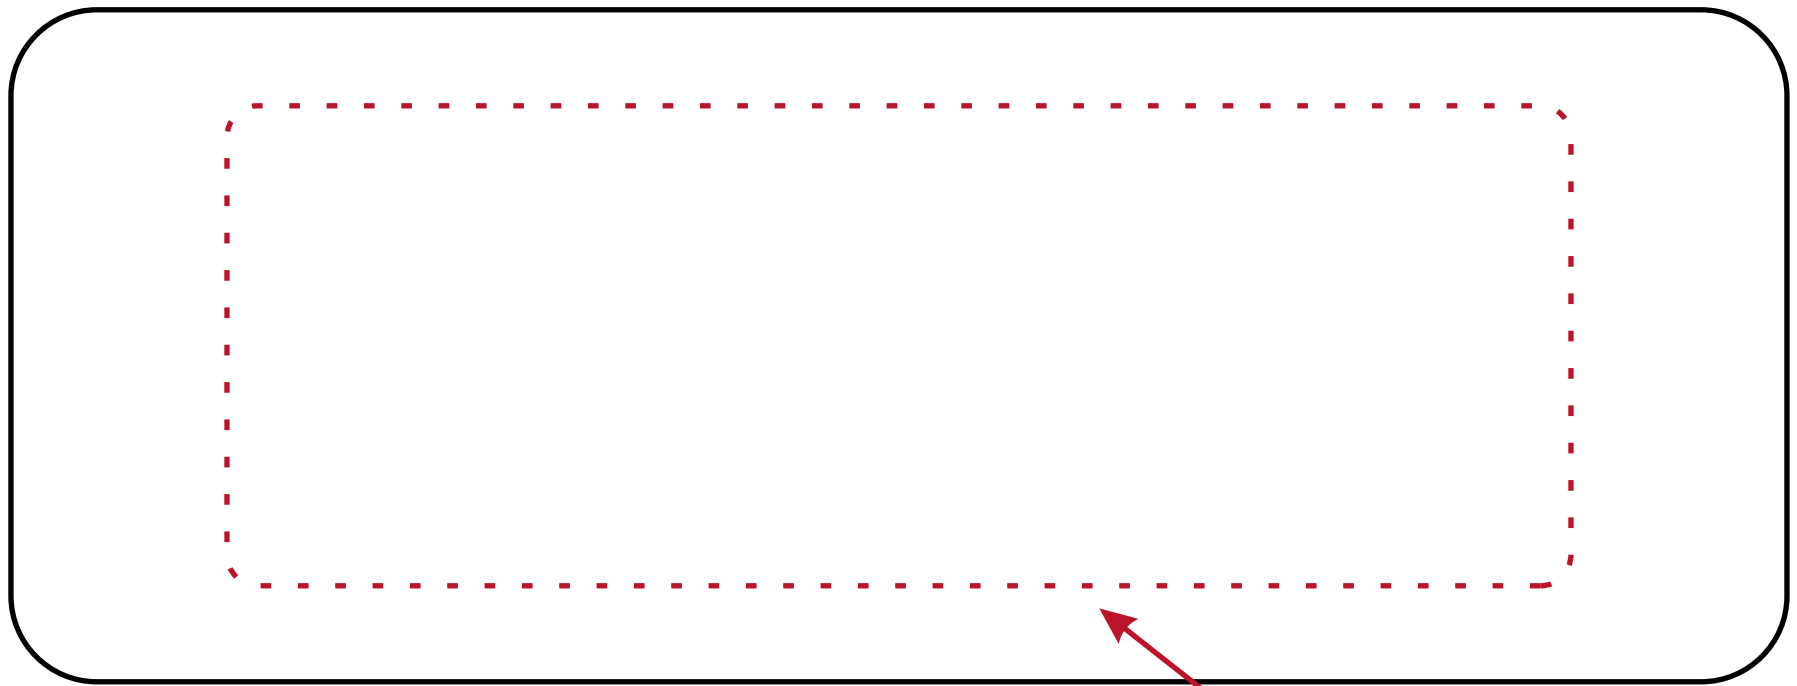

Item #1001 - Rounded Slap

SCREEN PRINTING

Actual Item Size

Imprint Area